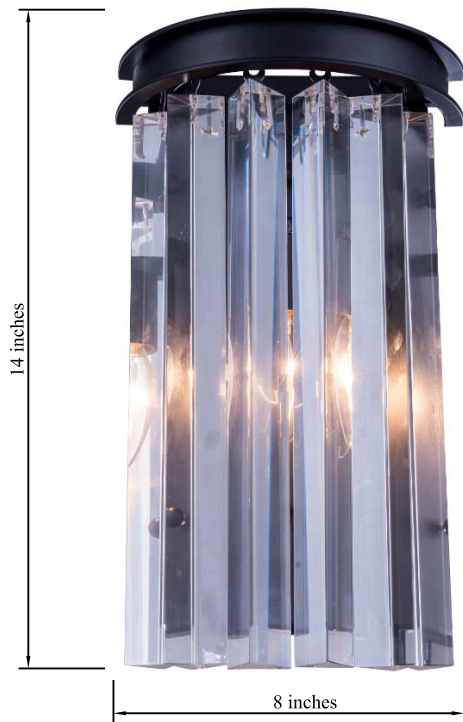

PRODUCT SPECIFICATION SHEET

SYDNEY COLLECTION

Sydney 2-Light Matte Black Wall Sconce Clear Crystal

Matte Black
Item No: 1208W8MB

Polished Nickel
Item No: 1208W8PN

Available Finishes

The Collection is composed of Chandeliers,
Pendants and Wall Sconces

Dimensions

Back plate size(in)	L12.5"*W6.3"*H0.8"
Chain/Rod Length	N/A
Width	8"
Extension	4.7"
Height	14"
Maximum Height	N/A

Specifications

Finish	2 Finishes
Material	Iron / Crystal
Crystal/Glass Color	Clear
Type	Wall Sconce
Hanging Device	N/A
Voltage	110-125V
Dimmable	YES
Warranty	1 Year Limited
Shipment Type	Small Parcel

Bulb / Socket

Socket Type	E12
Number of Lights	2
Wattage/Bulb	40W
Included	No

Installation

Indoor/Outdoor	Indoor
Dry/Wet/Damp	Dry
Weight	12 LBS
Wire Length	12"
Safety Rating	UL Listed